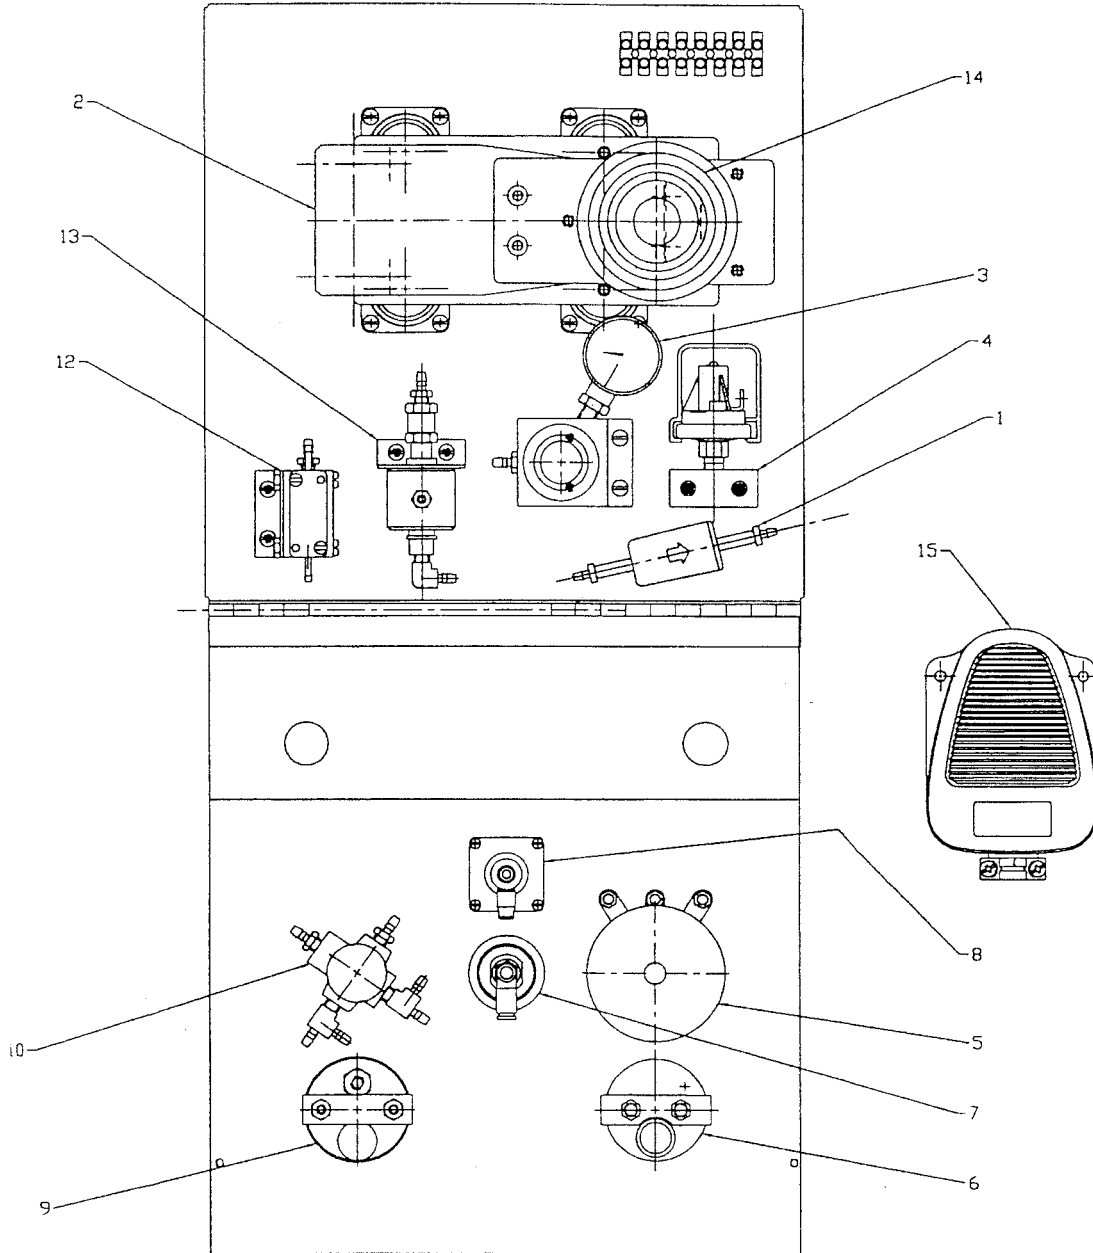

# Inside the Model KII

<u>ITEM</u>	<u>PART#</u>	<u>DESCRIPTION</u>
1	AR106X1	FILTER ASSEMBLY
2	AV104Y	VIBRATOR ASSEMBLY
3	AR140W1	REGULATOR, PINCH VALVE
4	AE153X	PRESSURE SWITCH ASS'Y
5	AE129X	RHEOSTAT ASSEMBLY
6	AG112	VOLTMETER
7	AG105Y	PRESSURE INDICATOR
8	AR178Y	ON/OFF SWITCH
9	AG111X	PRESSURE GAUGE
10	AR140W	REGULATOR, MAIN
11	AH112	CONNECTOR, NOZZLE
12	AR142Z3	PINCH VALVE ASS'Y
13	AR172X	AIR VALVE ASS'Y
14	AC153X	MIXING CHAMBER ASS'Y
15	AR105X	FOOT PETAL ASS'Y

## PARTS LIST

Item	Description	Part Number
1.	Cap.....	AC134
2.	Nut, Cap.....	AF402
3.	Gasket, Cap.....	AO111
4.	Screw, Retainer (3).....	AF___
5.	Chamber, Mixing.....	AC153
6.	Retainer, O-Ring.....	AC138
7.	O-Ring, Door.....	AO121
8.	Door.....	AC137
9.	Spring.....	AC140
10.	Pin.....	AC139
11.	Orifice Plate Ass'y.....	AC141X
12.	Pin, Guide.....	AC117
13.	Fitting.....	AQ155
14.	Washer.....	AF700
15.	Fitting, Carbide Ass'y.....	AQ129X
16.	Nut.....	AF416
17.	Gasket, Base.....	AO108
18.	Cap, Base.....	AC114
19.	Screw, Base (3).....	AF105

# Pinch Valve Assembly AR142Z1

- |     |                                |        |
|-----|--------------------------------|--------|
| 1.  | Screw, knurled (2) . . . . .   | AR113  |
| 2.  | Block, top . . . . .           | AR119  |
| 3.  | Hose fitting (2) . . . . .     | AQ130X |
| 4.  | Pinch valve . . . . .          | AR142  |
| 5.  | Screw, special(2) . . . . .    | AF126  |
| 6.  | Block, bottom . . . . .        | AR112  |
| 7.  | Sleeve . . . . .               | AR117  |
| 8.  | Spring . . . . .               | AR126  |
| 9.  | Depresser . . . . .            | AR129  |
| 10. | Diaphragm . . . . .            | AR121  |
| 11. | Plunger . . . . .              | AR115  |
| 12. | O-ring . . . . .               | AO118  |
| 13. | Body . . . . .                 | AR171  |
| 14. | Fittings (Not Shown) . . . . . | AQ186  |