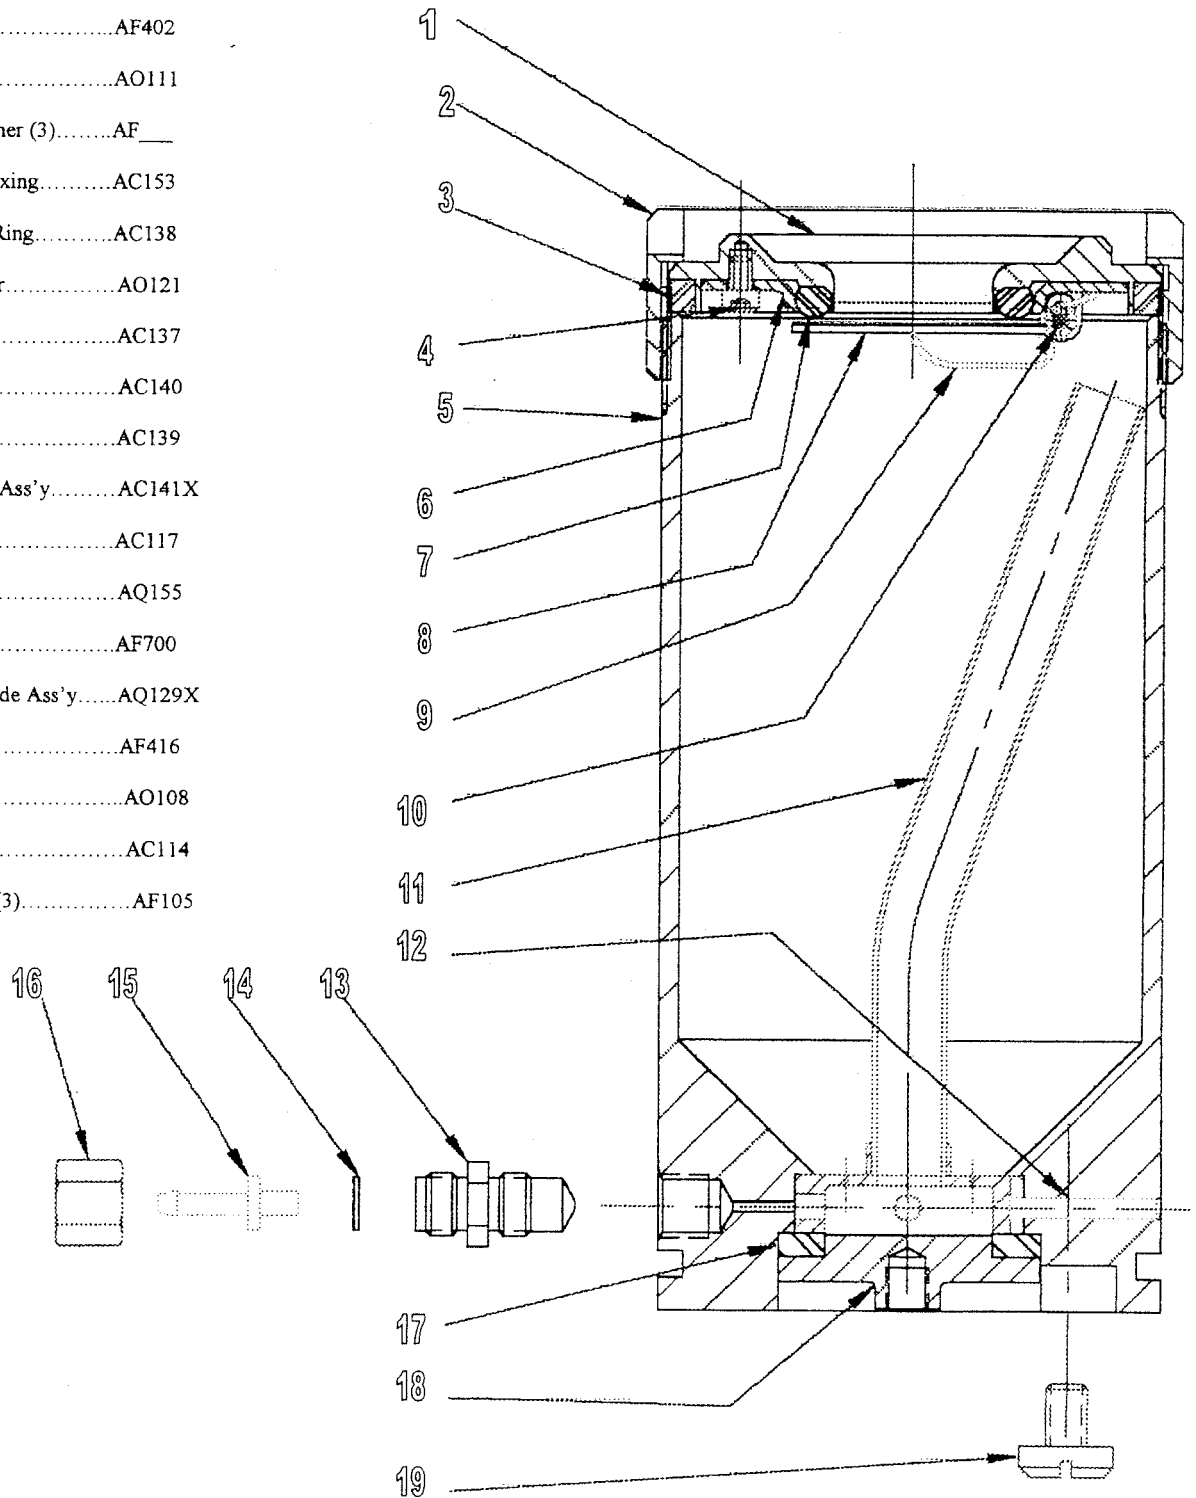

# Inside the Model KII

<u>ITEM</u>	<u>PART#</u>	<u>DESCRIPTION</u>
1	AR106X1	FILTER ASSEMBLY
2	AV104Y	VIBRATOR ASSEMBLY
3	AR140W1	REGULATOR, PINCH VALVE
4	AE153X	PRESSURE SWITCH ASS'Y
5	AE129X	RHEOSTAT ASSEMBLY
6	AG112	VOLTMETER
7	AG105Y	PRESSURE INDICATOR
8	AR178Y	ON/OFF SWITCH
9	AG111X	PRESSURE GAUGE
10	AR140W	REGULATOR, MAIN
11	AH112	CONNECTOR, NOZZLE
12	AR142Z3	PINCH VALVE ASS'Y
13	AR172X	AIR VALVE ASS'Y
14	AC153X	MIXING CHAMBER ASS'Y
15	AR105X	FOOT PETAL ASS'Y

## PARTS LIST

Item	Description	Part Number
1.	Cap.....	AC134
2.	Nut, Cap.....	AF402
3.	Gasket, Cap.....	AO111
4.	Screw, Retainer (3).....	AF___
5.	Chamber, Mixing.....	AC153
6.	Retainer, O-Ring.....	AC138
7.	O-Ring, Door.....	AO121
8.	Door.....	AC137
9.	Spring.....	AC140
10.	Pin.....	AC139
11.	Orifice Plate Ass'y.....	AC141X
12.	Pin, Guide.....	AC117
13.	Fitting.....	AQ155
14.	Washer.....	AF700
15.	Fitting, Carbide Ass'y.....	AQ129X
16.	Nut.....	AF416
17.	Gasket, Base.....	AO108
18.	Cap, Base.....	AC114
19.	Screw, Base (3).....	AF105

# Pinch Valve Assembly AR142Z1

- |     |                                |        |
|-----|--------------------------------|--------|
| 1.  | Screw, knurled (2) . . . . .   | AR113  |
| 2.  | Block, top . . . . .           | AR119  |
| 3.  | Hose fitting (2) . . . . .     | AQ130X |
| 4.  | Pinch valve . . . . .          | AR142  |
| 5.  | Screw, special(2) . . . . .    | AF126  |
| 6.  | Block, bottom . . . . .        | AR112  |
| 7.  | Sleeve . . . . .               | AR117  |
| 8.  | Spring . . . . .               | AR126  |
| 9.  | Depresser . . . . .            | AR129  |
| 10. | Diaphragm . . . . .            | AR121  |
| 11. | Plunger . . . . .              | AR115  |
| 12. | O-ring . . . . .               | AO118  |
| 13. | Body . . . . .                 | AR171  |
| 14. | Fittings (Not Shown) . . . . . | AQ186  |