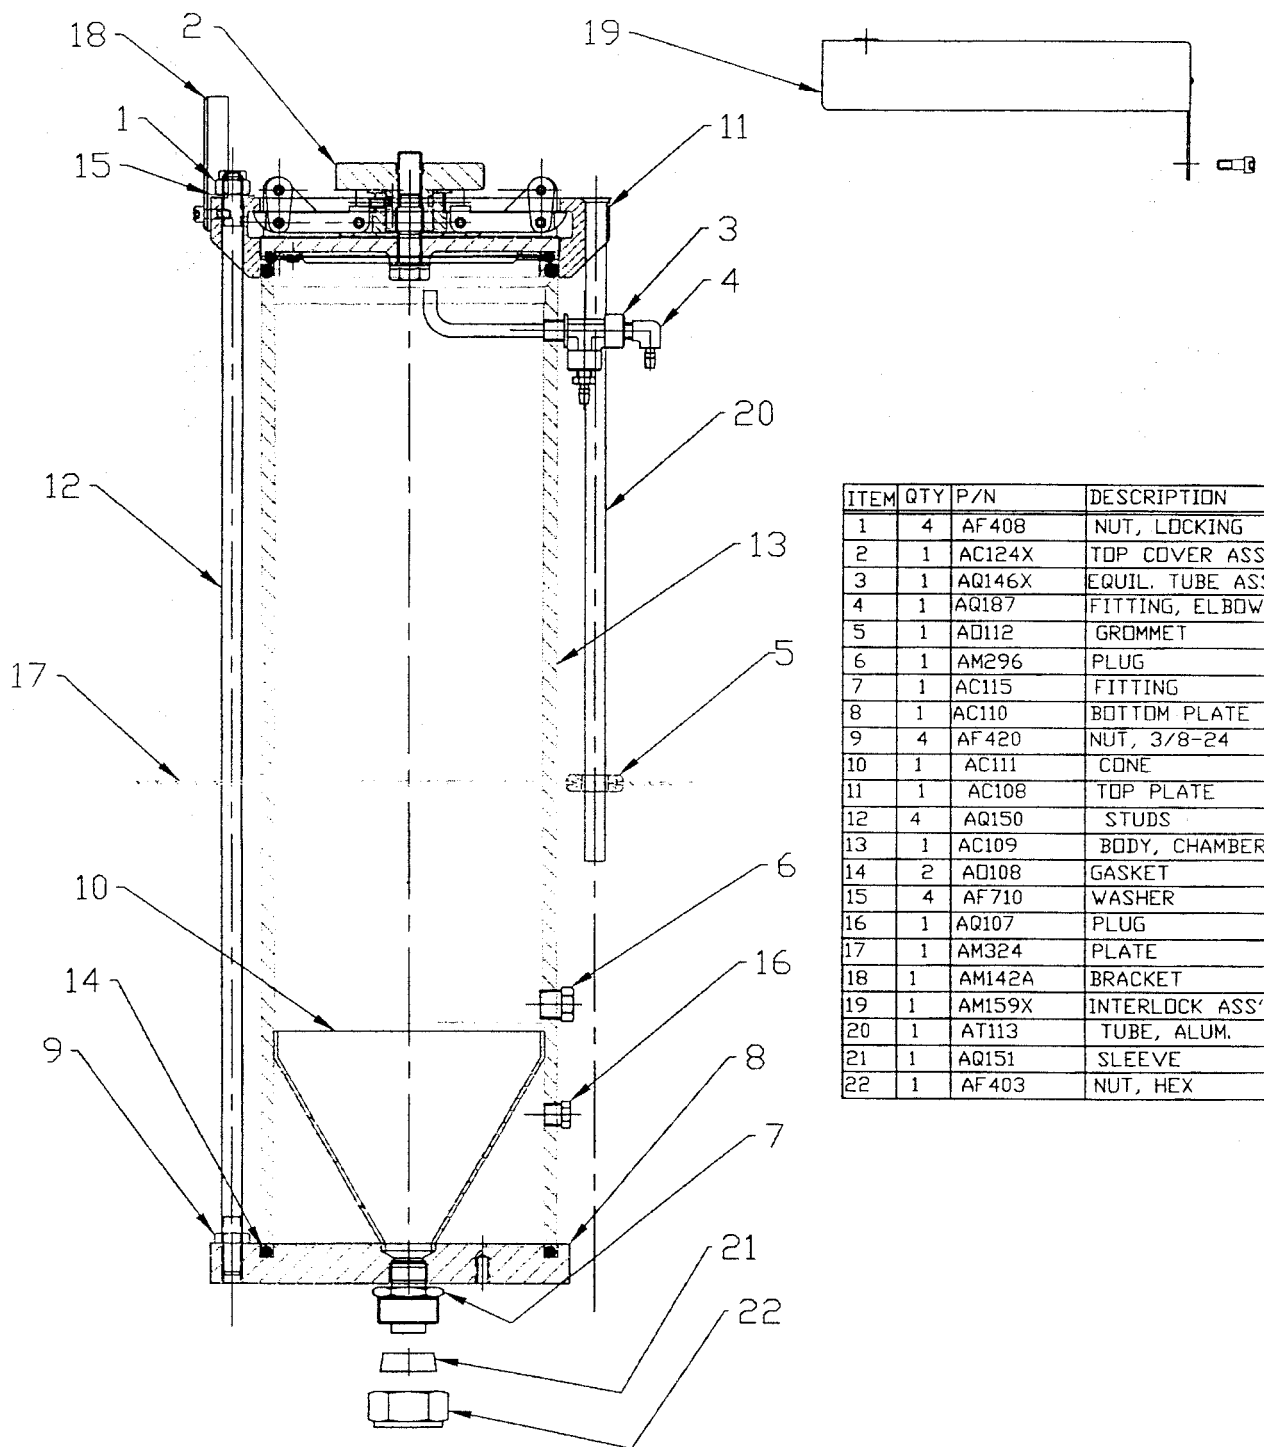

MIXING CHAMBER

ASSEMBLY

AC118Y

PARTS LIST

ITEM	QTY	P/N	DESCRIPTION
1	1	AC106X2	DRIFICE PLATE
2	2	AC118	MIXING CHAMBER
3	1	AF402	NUT, CAP
4	2	AQ135X	NIPPLE ASS'Y
5	1	AC114	BASE, CAP
6	3	AF105A	SCREW
7	1	AQ110	GASKET
8	1	AQ196	FITTING
8	1	AQ126Y	FITTING ASS'Y
9	1	AC115	FITTING
10	1	AD111	GASKET
11	1	AQ151	SLEEVE
12	1	AT148	HOSE, REINFORCED
13	1	AC117	KEY, BASE
14	2	AQ137X	FITTING
15	2	AF700	WASHER
16	2	AQ129X	NIPPLE ASS'Y
17	2	AF416	NUT
18	1	AF403	HEX NUT

PINCH VALVE ASSEMBLY AR122X

PARTS LIST

ITEM	QTY	P/N	DESCRIPTION
1	1	AR122	BODY
2	1	AQ120	O-RING
3	1	AR120	PISTON
4	1	AR130	DIAPHRAM
5	1	AR124	DEPRESSOR
6	1	AM182	SLEEVE, SPG
7	1	AR118	SPRING
8	1	AR125	SLEEVE
9	1	AR123	BOTTOM BLK
10	2	AQ194X	FTG, OUTLET
12	2	AF136	SHCS
13	1	AR128	PINCH TUBE
14	1	AR127	TOP BLOCK
15	1	AQ116	FITTING
16	2	AF129	SHCS

Pinch Valve Assembly AR142Z1

- | | | |
|-----|--------------------------------|--------|
| 1. | Screw, knurled (2) | AR113 |
| 2. | Block, top | AR119 |
| 3. | Hose fitting (2) | AQ130X |
| 4. | Pinch valve | AR142 |
| 5. | Screw, special(2) | AF126 |
| 6. | Block, bottom | AR112 |
| 7. | Sleeve | AR117 |
| 8. | Spring | AR126 |
| 9. | Depresser | AR129 |
| 10. | Diaphragm | AR121 |
| 11. | Plunger | AR115 |
| 12. | O-ring | AO118 |
| 13. | Body | AR171 |
| 14. | Fittings (Not Shown) | AQ186 |

AUXILLIARY CHAMBER

ASSEMBLY

AC109X

ITEM	QTY	P/N	DESCRIPTION
1	4	AF408	NUT, LOCKING
2	1	AC124X	TDP COVER ASS'Y
3	1	AQ146X	EQUIL. TUBE ASS'Y
4	1	AQ187	FITTING, ELBOW
5	1	AD112	GROMMET
6	1	AM296	PLUG
7	1	AC115	FITTING
8	1	AC110	BTOTDM PLATE
9	4	AF420	NUT, 3/8-24
10	1	AC111	CONE
11	1	AC108	TDP PLATE
12	4	AQ150	STUDS
13	1	AC109	BODY, CHAMBER
14	2	AD108	GASKET
15	4	AF710	WASHER
16	1	AQ107	PLUG
17	1	AM324	PLATE
18	1	AM142A	BRACKET
19	1	AM159X	INTERLOCK ASS'Y
20	1	AT113	TUBE, ALUM.
21	1	AQ151	SLEEVE
22	1	AF403	NUT, HEX